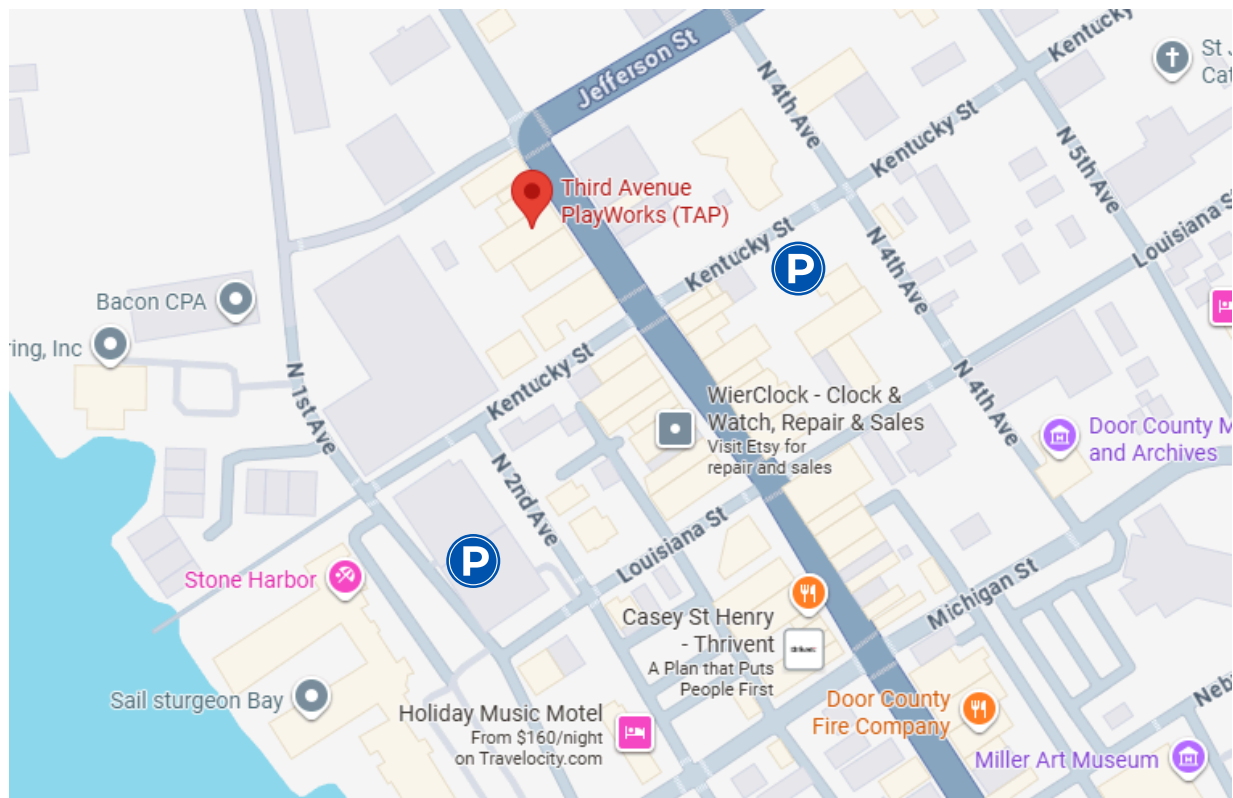

**ADDRESS:** 239 N 3<sup>RD</sup> Avenue, Sturgeon Bay, WI 54235

### From the North

Head south on State Highway 57 (WI-57) or State Highway 42 (WI-42) until they merge, a left from WI-57, (WI-42 S/WI-57 S). Take the 1<sup>st</sup> exit from the roundabout onto Egg Harbor Rd (WI-57-BR S). Continue on Jefferson St (WI-57-BR). Turn left onto N 3<sup>rd</sup> Avenue (WI-57-BR). TAP is on the first block on the right side.

### From the South

Heading north on I-43, take exit 185 toward Sturgeon Bay/Algoma onto WI-54 E/WI-57 N. Continue on WI-57 N (Sturgeon Bay Rd). Turn left on S Neenah Ave. Turn right onto Oregon St Bridge. Turn left onto S 3<sup>rd</sup> Ave. TAP is the fifth block on the left side.

### PARKING

There is two-hour street parking available on 3<sup>rd</sup> Avenue and cross streets. There is also a small lot located on the corner of 4<sup>th</sup> Avenue and Kentucky Street and a two-level parking garage located on the corner of 1<sup>st</sup> Avenue and Kentucky Street (clearance is 8 feet, 6 inches). Parking is free of charge and on a first-come, first served basis.